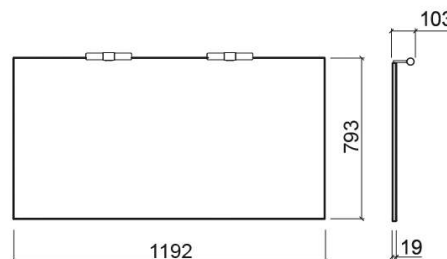

## Description

Área 100cm mirror

## Technical Information

Length: 1192 mm

Width: 103 mm

Height: 793 mm

Weight: 19 kg

Collection: Área

Product type: Mirrors

Style: Contemporary

Product Format: Rectangular

Material: Melamine-faced 16 mm chipboard; 1mm aluminium; 3mm mirrored glass

## Variations

N/A  
592x103x793 mm  
Ref. 6517000  
EAN Code. 5604815910285  
Weight: 8.96 kg

N/A  
692x103x793 mm  
Ref. 6527000  
EAN Code. 5604815910308  
Weight: 11 kg

N/A  
792x103x793 mm  
Ref. 6537000  
EAN Code. 5604815910292  
Weight: 11.84 kg