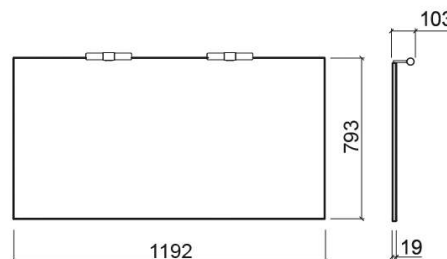

Área mirror - N/A

Ref. 6517100

EAN Code. 5604815910278

Description

Área 100cm mirror

Technical Information

Length: 1192 mm

Width: 103 mm

Height: 793 mm

Weight: 19 kg

Collection: Área

Product type: Mirrors

Style: Contemporary

Product Format: Rectangular

Material: Melamine-faced 16 mm chipboard; 1mm aluminium; 3mm mirrored glass

Features

- Power supply - 230V
- With LED lighting
- Average rated life of the light bulb - 36,000h
- Fixing kit and light included
- Power - 6W
- Colour temperature - 4000K

Variations

N/A
592x103x793 mm
Ref. 6517000
EAN Code. 5604815910285
Weight: 8.96 kg

N/A
692x103x793 mm
Ref. 6527000
EAN Code. 5604815910308
Weight: 11 kg

N/A
792x103x793 mm
Ref. 6537000
EAN Code. 5604815910292
Weight: 11.84 kg

N/A
892x103x793 mm
Ref. 6767000
EAN Code. 5604815907858
Weight: 13.5 kg