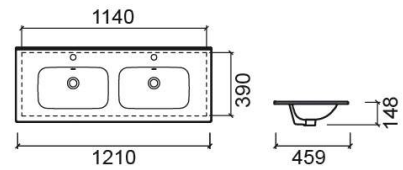

Área Plus double basin - White

Ref. 108170004

EAN Code. 5604815329827

Technical Information

Length: 1210 mm

Width: 459 mm

Height: 148 mm

Weight: 21.00 kg

Collection: [Área Plus](#)

Product type: Basins

Style: Contemporary

Product Format: Rectangular

Material: Ceramic

Installation type: Inset

Features

- With 2 tap holes
- With overflow ring
- With overflow