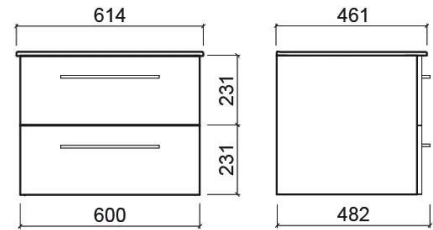

Área Plus furniture with 2 drawers - White

Ref. 65012100

EAN Code. 5604815920819

Technical Information

Length: 600 mm

Width: 482 mm

Height: 466 mm

Weight: 31.25 kg

Collection: [Área Plus](#)

Product type: Vanity units

Material: ;

Bowl position: Centre

Variations

White
700x482x466 mm
Ref. 65022100
EAN Code. 5604815920826
Weight: 35 kg

White
800x482x466 mm
Ref. 65032100
EAN Code. 5604815920833
Weight: 36.5 kg

White
900x482x466 mm
Ref. 65042100
EAN Code. 5604815920840
Weight: 35.975 kg

White
1000x482x466 mm
Ref. 65062100
EAN Code. 5604815921113
Weight: 34.409 kg

Matte black
600x482x466 mm
Ref. 65012126
EAN Code. 5604815920864
Weight: 31.25 kg

Matte black
700x482x466 mm
Ref. 65022126
EAN Code. 5604815920871
Weight: 35 kg

Matte black
800x482x466 mm
Ref. 65032126
EAN Code. 5604815920888
Weight: 36.5 kg

Matte black
900x482x466 mm
Ref. 65042126
EAN Code. 5604815920895
Weight: 35.975 kg