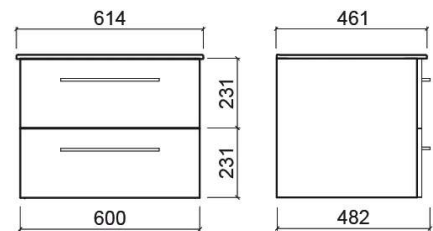

Área Plus furniture with 2 drawers - White

Ref. 65012100

EAN Code. 5604815920819

Technical Information

Length: 600 mm

Width: 482 mm

Height: 466 mm

Weight: 31.25 kg

Collection: [Área Plus](#)

Product type: Vanity units

Material: ;

Bowl position: Centre

Variations

White
700x482x466 mm
Ref. 65022100
EAN Code. 5604815920826
Weight: 35 kg

White
800x482x466 mm
Ref. 65032100
EAN Code. 5604815920833
Weight: 36.5 kg

White
900x482x466 mm
Ref. 65042100
EAN Code. 5604815920840
Weight: 35.975 kg

White
1000x482x466 mm
Ref. 65062100
EAN Code. 5604815921113
Weight: 34.409 kg

Matte black
600x482x466 mm
Ref. 65012126
EAN Code. 5604815920864
Weight: 31.25 kg

Matte black
700x482x466 mm
Ref. 65022126
EAN Code. 5604815920871
Weight: 35 kg

Matte black
800x482x466 mm
Ref. 65032126
EAN Code. 5604815920888
Weight: 36.5 kg

Matte black
900x482x466 mm
Ref. 65042126
EAN Code. 5604815920895
Weight: 35.975 kg