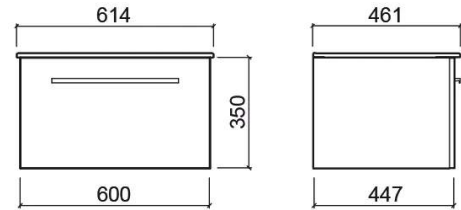

Área Plus wall mounted furniture - White

Ref. 65012000

EAN Code. 5604815920628

Technical Information

Length: 600 mm

Width: 482 mm

Height: 350 mm

Weight: 17.183 kg

Collection: [Área Plus](#)

Product type: Vanity units

Material: ;

Bowl position: Centre

Variations

White
700x482x350 mm

Ref. 65022000
EAN Code. 5604815920635
Weight: 27 kg

White
800x482x350 mm

Ref. 65032000
EAN Code. 5604815920611
Weight: 20.993 kg

White
900x482x350 mm

Ref. 65042000
EAN Code. 5604815920642
Weight: 24.70 kg

White
1000x482x350 mm

Ref. 65062000
EAN Code. 5604815921106
Weight: 26.842 kg

Matte black
600x482x350 mm

Ref. 65012026
EAN Code. 5604815920666
Weight: 17.183 kg

Matte black
700x482x350 mm

Ref. 65022026
EAN Code. 5604815920673
Weight: 27 kg

Matte black
800x482x350 mm

Ref. 65032026
EAN Code. 5604815920680
Weight: 20.993 kg