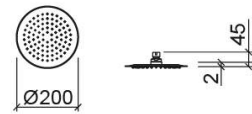

Área shower head - Chrome

Ref. 5629111

EAN Code. 5604815611359

Technical Information

Height: 45 mm

Diameter: Ø200 mm

Weight: 0.75 kg

Collection: Área

Product type: Kits, rails and hand showers

Style: Contemporary

Product Format: Round

Material: Stainless steel

Installation type: Wall mounted

Features

- Flow rate at 3 Bar - 12L/min
- With silicone water outlets

Variations

Chrome
Ø250x45 mm

Ref. 5689111

EAN Code. 5604815611373

Weight: 1.11 kg

Chrome
Ø300x45 mm

Ref. 5769111

EAN Code. 5604815608335

Weight: 1.6 kg

Chrome
Ø400x45 mm

Ref. 5779111

EAN Code. 5604815608342

Weight: 2.82 kg

Downloads

Cleaning Manuals

Cleaning Manual (PDF) ,