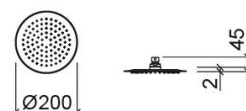

Área shower head - Chrome

Ref. 5629111

EAN Code. 5604815611359

Technical Information

Height: 45 mm

Diameter: Ø200 mm

Weight: 0.75 kg

Collection: Área

Product type: Kits, rails and hand showers

Style: Contemporary

Product Format: Round

Material: Stainless steel

Installation type: Wall mounted

Features

- Flow rate at 3 Bar - 12L/min
- With silicone water outlets

Variations

Chrome
Ø250x45 mm

Ref. 5689111

EAN Code. 5604815611373

Weight: 1.11 kg

Chrome
Ø300x45 mm

Ref. 5769111

EAN Code. 5604815608335

Weight: 1.6 kg

Chrome
Ø400x45 mm

Ref. 5779111

EAN Code. 5604815608342

Weight: 2.82 kg

Downloads

Cleaning Manuals

Cleaning Manual (PDF) ,