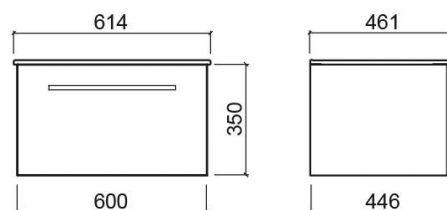

Área vanity unit and basin - Textured beige

Discontinued

Ref. 69512002A

EAN Code. 5604815912630

Description

Pack elements: Vanity Unit (108120004) Basin (65120002)

Discontinued product - available until permanent stock rupture.

Technical Information

Length: 614 mm

Width: 461 mm

Height: 350 mm

Weight: 30.55 kg

Collection: [Área](#)

Product type: Vanity units

Style: Contemporary

Product Format: Rectangular

Material: ;

Installation type: Wall hung

Features

- Textured finishes with integrated handles
- With drawer
- With Smoove closing system
- Fixing kit not included