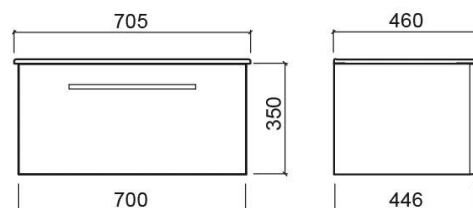

Área vanity unit, basin and mirror - Cuzco

Discontinued

Ref. 69527023A

EAN Code. 5604815908053

Description

Pack elements: Vanity Unit (108120004) Basin (65120023)
Mirror (65170000)

Discontinued product - available until permanent stock
rupture.

Technical Information

Length: 705 mm

Width: 460 mm

Height: 350 mm

Weight: 51 kg

Collection: Área

Product type: Vanity units

Style: Contemporary

Product Format: Rectangular

Material: ;

Installation type: Wall hung

Features

- Textured finishes with integrated handles
- With drawer
- With Smoove closing system
- Package contents - Vanity unit, basin and mirror
- Fixing kit not included