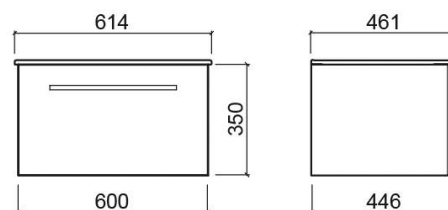

Área vanity unit - Dark grey

Discontinued

Ref. 65120003

EAN Code. 5604815910353

Description

Área 90cm vanity unit. Please check availability.
Discontinued product - available until permanent stock
rupture.

Technical Information

Length: 600 mm
Width: 461 mm
Height: 350 mm
Weight: 17.18 kg

Collection: [Área](#)

Product type: Vanity units

Style: Contemporary

Product Format: Rectangular

Material: ;

Bowl position: Centre

Installation type: Wall hung

Features

- Textured finishes with integrated handles
- With drawer
- With Smoove closing system
- Fixing kit not included