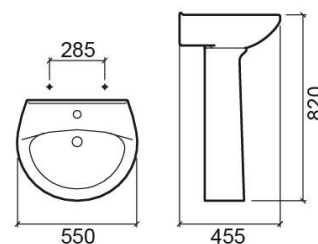

## Description

Aveiro 66cm basin

Discontinued product - available until permanent stock rupture.

## Technical Information

Length: 550 mm

Width: 455 mm

Height: 206 mm

Weight: 11.5 kg

Collection: [Aveiro](#)

Product type: Basins

Style: Traditional

## Variations

White  
550x455x206 mm  
Ref. 103300004  
EAN Code. 5604815044034  
Weight: 11.5 kg

White  
595x505x200 mm  
Ref. 103310004  
EAN Code. 5604815045895  
Weight: 12.5 kg

White  
665x535x205 mm  
Ref. 103320004  
EAN Code. 5604815047752  
Weight: 14.3 kg

Pink (Discontinued)  
550x455x206 mm  
Ref. 103300044  
EAN Code. 5604815044119  
Weight: 11.5 kg

Pink (Discontinued)  
595x505x200 mm  
Ref. 103310044  
EAN Code. 5604815045970  
Weight: 12.5 kg

Pink (Discontinued)  
665x535x205 mm  
Ref. 103320044  
EAN Code. 5604815047837  
Weight: 14.3 kg