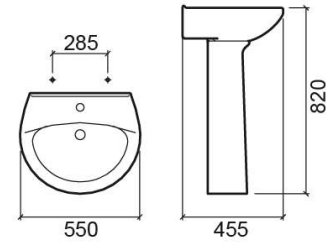

- With overflow ring
- With tap hole
- With overflow
- Fixing kit included

Technical Information

Length: 550 mm

Width: 455 mm

Height: 206 mm

Weight: 11.5 kg

Collection: [Aveiro](#)

Product type: Basins

Style: Traditional

Product Format: Semi-circular

Material: Vitreous China

Installation type: Over pedestal

Variations

White
550x455x206 mm
Ref. 103300004
EAN Code. 5604815044034
Weight: 11.5 kg

White
595x505x200 mm
Ref. 103310004
EAN Code. 5604815045895
Weight: 12.5 kg

White
665x535x205 mm
Ref. 103320004
EAN Code. 5604815047752
Weight: 14.3 kg

Almond (Discontinued)
595x505x200 mm
Ref. 103310014
EAN Code. 5604815045918
Weight: 12.5 kg

Almond (Discontinued)
665x535x205 mm
Ref. 103320014
EAN Code. 5604815047776
Weight: 14.3 kg

Pink (Discontinued)
550x455x206 mm
Ref. 103300044
EAN Code. 5604815044119
Weight: 11.5 kg

Pink (Discontinued)
595x505x200 mm
Ref. 103310044
EAN Code. 5604815045970
Weight: 12.5 kg

Pink (Discontinued)
665x535x205 mm
Ref. 103320044
EAN Code. 5604815047837
Weight: 14.3 kg