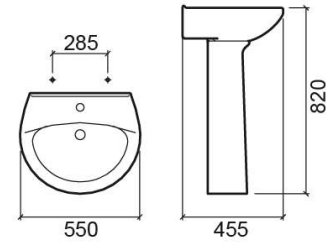

Aveiro basin - Almond

Discontinued

Ref. 103300014

EAN Code. 5604815044058

Description

Aveiro 55cm basin

Discontinued product - available until permanent stock rupture.

Features

- With overflow ring
- With tap hole
- With overflow
- Fixing kit included

Technical Information

Length: 550 mm

Width: 455 mm

Height: 206 mm

Weight: 11.5 kg

Collection: [Aveiro](#)

Product type: Basins

Style: Traditional

Product Format: Semi-circular

Material: Ceramic

Installation type: Over pedestal