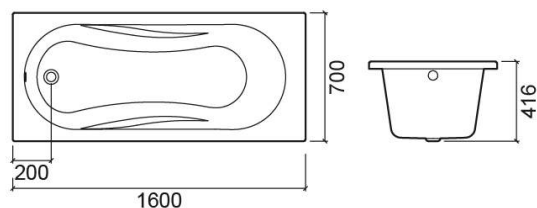

Aveiro bath with EASY whirlpool system, left - White and Chrome

Ref. 8E30021100

EAN Code. 5604815435726

Description

Aveiro 170x75cm bath

Technical Information

Length: 1600 mm

Width: 700 mm

Height: 416 mm

Weight: 42 kg

Collection: [Aveiro](#)

Product type: Baths

Style: Traditional

Product Format: Rectangular

Material: Acrylic

Installation type: Standard

Features

- With EASY whirlpool system
- Pump position - left
- Textured bottom
- Waste included

Variations

White and Chrome
1700x700x415 mm

Ref. 8E32021100

EAN Code. 5604815435702

Weight: 44.5 kg

White and Chrome
1700x750x425 mm