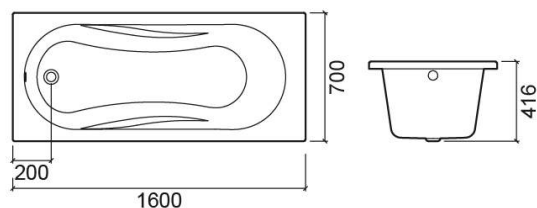

Aveiro bath with X90 whirlpool system, left - White

Ref. 8230020000

EAN Code. 5604815414660

Description

Aveiro 160x70cm bath

Technical Information

Length: 1600 mm

Width: 700 mm

Height: 416 mm

Weight: 44 kg

Collection: [Aveiro](#)

Product type: Baths

Style: Traditional

Product Format: Rectangular

Material: Acrylic

Installation type: Standard

Features

- With X90 whirlpool system
- Pump position - left
- Textured bottom
- Waste included

Variations

White
1700x700x415 mm

Ref. 8232020000
EAN Code. 5604815420036
Weight: 44 kg

White
1700x750x425 mm

Ref. 8231020000
EAN Code. 5604815415643
Weight: 46.8 kg

White and Chrome
1600x700x416 mm

Ref. 8230021100
EAN Code. 5604815414752
Weight: 44 kg

White and Chrome
1700x700x415 mm

Ref. 8232021100
EAN Code. 5604815419450
Weight: 44 kg

White and Chrome
1700x750x425 mm