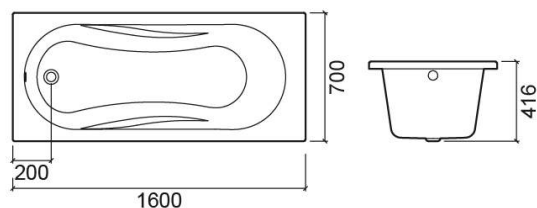

Aveiro bath with X90 whirlpool system, left - White

Ref. 8230020000

EAN Code. 5604815414660

Description

Aveiro 170x75cm bath

Technical Information

Length: 1600 mm

Width: 700 mm

Height: 416 mm

Weight: 44 kg

Collection: [Aveiro](#)

Product type: Baths

Style: Traditional

Product Format: Rectangular

Material: Acrylic

Installation type: Standard

Features

- With X90 whirlpool system
- Pump position - left
- Textured bottom
- Waste included

Variations

White
1700x700x415 mm

Ref. 8232020000
EAN Code. 5604815420036
Weight: 44 kg

White
1700x750x425 mm

Ref. 8231020000
EAN Code. 5604815415643
Weight: 46.8 kg

White and Chrome
1600x700x416 mm

Ref. 8230021100
EAN Code. 5604815414752
Weight: 44 kg

White and Chrome
1700x700x415 mm

Ref. 8232021100
EAN Code. 5604815419450
Weight: 44 kg

White and Chrome
1700x750x425 mm