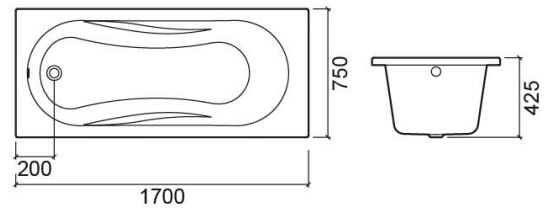

Aveiro bath with X90 whirlpool system, right - White

Ref. 8231010000

EAN Code. 5604815415469

Description

Aveiro 170x75cm bath

Technical Information

Length: 1700 mm

Width: 750 mm

Height: 425 mm

Weight: 46.8 kg

Collection: [Aveiro](#)

Product type: Baths

Style: Traditional

Product Format: Rectangular

Material: Acrylic

Installation type: Standard

Features

- With X90 whirlpool system
- Pump position - right
- Textured bottom
- Waste included

Variations

White
1600x700x416 mm

Ref. 8230010000
EAN Code. 5604815414486
Weight: 44 kg

White
1700x700x415 mm

Ref. 8232010000
EAN Code. 5604815419504
Weight: 45 kg

White and Chrome
1700x750x425 mm

Ref. 8231011100
EAN Code. 5604815415551
Weight: 46.8 kg

White and Chrome
1700x700x415 mm

Ref. 8232011100
EAN Code. 5604815419467
Weight: 45 kg

White and Chrome
1600x700x416 mm