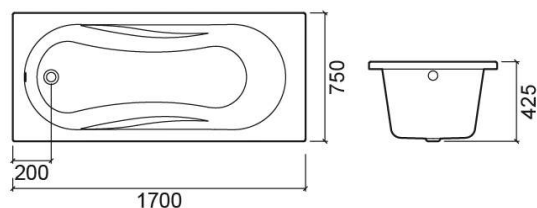

Aveiro bath with X90 whirlpool system, right - White

Ref. 8231010000

EAN Code. 5604815415469

Description

Aveiro 160x70cm bath

Technical Information

Length: 1700 mm

Width: 750 mm

Height: 425 mm

Weight: 46.8 kg

Collection: [Aveiro](#)

Product type: Baths

Style: Traditional

Product Format: Rectangular

Material: Acrylic

Installation type: Standard

Features

- With X90 whirlpool system
- Pump position - right
- Textured bottom
- Waste included

Variations

White
1600x700x416 mm

Ref. 8230010000
EAN Code. 5604815414486
Weight: 44 kg

White
1700x700x415 mm

Ref. 8232010000
EAN Code. 5604815419504
Weight: 45 kg

White and Chrome
1700x750x425 mm

Ref. 8231011100
EAN Code. 5604815415551
Weight: 46.8 kg

White and Chrome
1700x700x415 mm

Ref. 8232011100
EAN Code. 5604815419467
Weight: 45 kg

White and Chrome
1600x700x416 mm