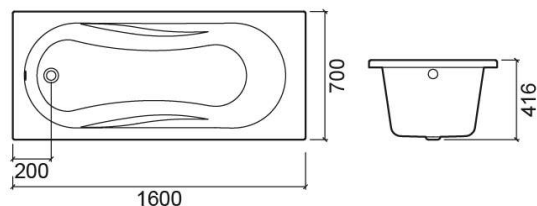

Aveiro bath - White

Ref. 8030000000

EAN Code. 5604815404180

Description

Aveiro 170x75cm bath

Features

- Textured bottom
- Waste not included

Technical Information

Length: 1600 mm

Width: 700 mm

Height: 416 mm

Weight: 20.5 kg

Collection: [Aveiro](#)

Product type: Baths

Style: Traditional

Product Format: Rectangular

Material: Acrylic

Installation type: Standard

Variations

White

1700x700x415 mm

Ref. 8032000000

EAN Code. 5604815419122

Weight: 24 kg

White

1700x750x425 mm

Ref. 8031000000

EAN Code. 5604815404364

Weight: 25.3 kg

Downloads

Cleaning Manuals

Cleaning Manual (PDF) ,