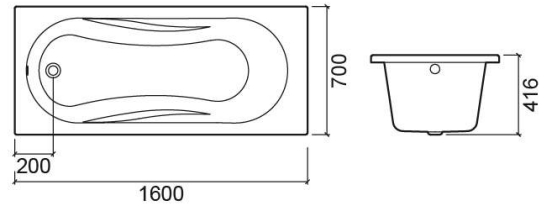

Aveiro bath - White

Ref. 8030000000

EAN Code. 5604815404180

Description

Aveiro 160x70cm bath

Features

- Textured bottom
- Waste not included

Technical Information

Length: 1600 mm

Width: 700 mm

Height: 416 mm

Weight: 20.5 kg

Collection: [Aveiro](#)

Product type: Baths

Style: Traditional

Product Format: Rectangular

Material: Acrylic

Installation type: Standard

Variations

White

1700x700x415 mm

Ref. 8032000000

EAN Code. 5604815419122

Weight: 24 kg

White

1700x750x425 mm

Ref. 8031000000

EAN Code. 5604815404364

Weight: 25.3 kg

Downloads

Cleaning Manuals

[Cleaning Manual \(PDF\)](#) ,