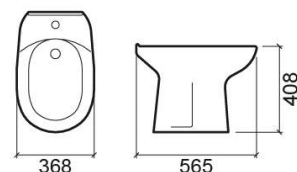

Aveiro bidet - Almond

Discontinued

Ref. 103410014

EAN Code. 5604815049633

Description

Discontinued product - available until permanent stock rupture.

Technical Information

Length: 565 mm

Width: 368 mm

Height: 408 mm

Weight: 15.50 kg

Collection: [Aveiro](#)

Product type: Bidets

Style: Traditional

Product Format: Oval

Material: Ceramic

Installation type: Floor

Features

- With overflow ring
- With tap hole
- Compatible with cover
- Vertical side fixings
- Fixing kit included

Variations

White
565x368x408 mm
Ref. 103410004
EAN Code. 5604815049619
Weight: 15.50 kg

Pink (Discontinued)
565x368x408 mm
Ref. 103410044
EAN Code. 5604815049695
Weight: 15.50 kg

Light green (Discontinued)
565x368x408 mm
Ref. 103410084
EAN Code. 5604815049770
Weight: 15.50 kg

Downloads

Cleaning Manuals