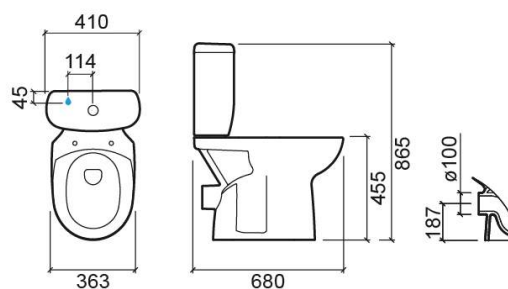

Aveiro Confort HO close coupled toilet - White

Ref. 103925004

EAN Code. 5604815314236

Technical Information

Length: 680 mm

Width: 410 mm

Height: 865 mm

Weight: 41.15 kg

Collection: [Aveiro Confort](#)

Product type: Reduced mobility

Style: Traditional

Product Format: Oval

Material: Ceramic

Installation type: Floor

Features

- Package contents - Toilet, cistern, flush mechanism and thermoplast toilet seat
- Horizontal outlet
- Vertical side fixings
- Fixing kit included