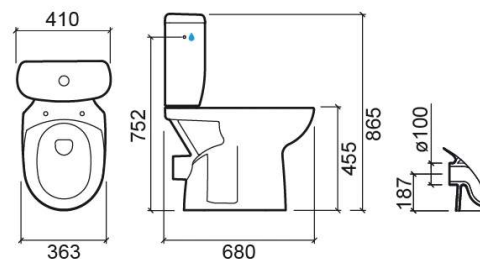

Aveiro Confort HO close coupled toilet - White

Ref. 103024004

EAN Code. 5604815122091

Technical Information

Length: 680 mm

Width: 363 mm

Height: 455 mm

Weight: 23.20 kg

Collection: [Aveiro Confort](#)

Product type: Reduced mobility

Style: Traditional

Product Format: Oval

Material: Ceramic

Installation type: Floor

Features

- Horizontal outlet
- Vertical side fixings
- Fixing kit included
- Trap not included