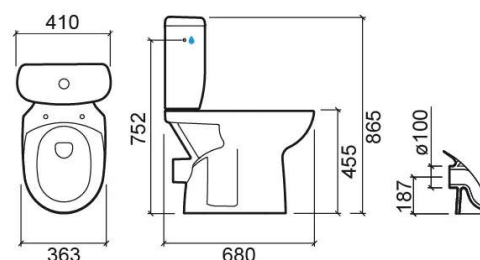

# Aveiro Confort pack HO close coupled toilet, cistern with side water supply and toilet seat - White

Ref. 103919004

EAN Code. 5604815318654

## Technical Information

Length: 685 mm

Width: 410 mm

Height: 812 mm

Weight: 41.15 kg

Collection: [Aveiro Confort](#)

Product type: Toilets

Style: Contemporary

Product Format: Oval

Material: Ceramic

Installation type: Floor