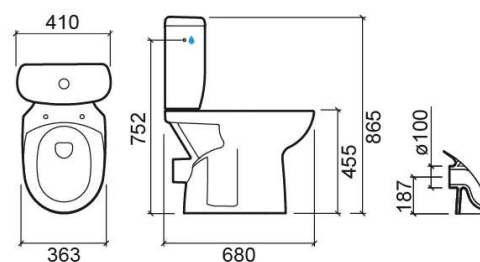

Aveiro Confort pack HO close coupled toilet, cistern with side water supply and toilet seat - White

Ref. 103919004

EAN Code. 5604815318654

Technical Information

Length: 685 mm

Width: 410 mm

Height: 812 mm

Weight: 41.15 kg

Collection: [Aveiro Confort](#)

Product type: Toilets

Style: Contemporary

Product Format: Oval

Material: Ceramic

Installation type: Floor

Features

- Horizontal outlet
- Vertical side fixings
- Fixing kit included
- Trap not included