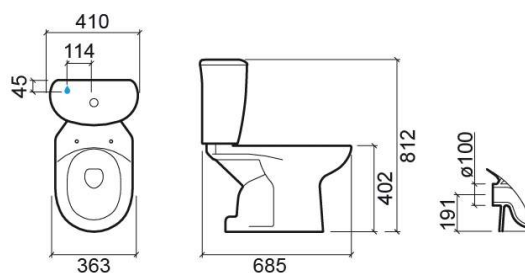

# Aveiro pack HO close coupled toilet, cistern with water supply and toilet seat - White

Ref. 103922004

EAN Code. 5604815107920

## Technical Information

Length: 685 mm

Width: 410 mm

Height: 812 mm

Weight: 33.9 kg

Collection: Aveiro

Product type: Toilets

Style: Traditional

## Features

- Horizontal outlet
- Side fixings
- Fixing kit included
- Flush mechanism included
- Trap not included

Variations

---

Pergamon

685x410x812 mm

Ref. 103922054

EAN Code. 5604815107937

Weight: 33.9 kg