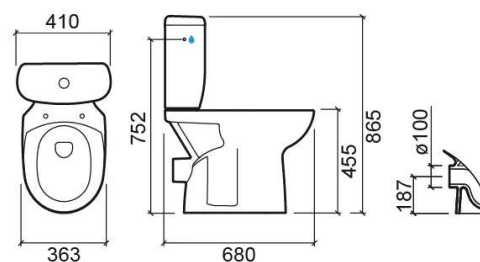

Aveiro Pack HO close coupled toilet, cistern with side water supply and toilet seat - White

Ref. 103924004

EAN Code. 5604815314168

Technical Information

Length: 680 mm

Width: 410 mm

Height: 865 mm

Weight: 41.15 kg

Collection: Aveiro Confort

Product type: Toilets

Style: Traditional

Product Format: Oval

Material: Ceramic

Installation type: Floor

Features

- Horizontal outlet
- Vertical side fixings
- Fixing kit included
- Trap not included