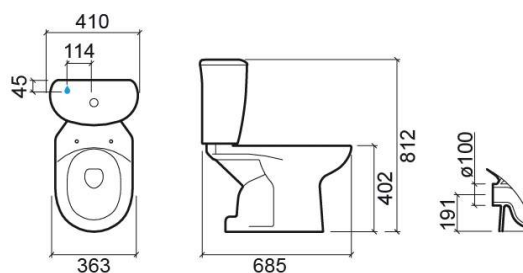

Aveiro pack HO close coupled toilet, cistern with water supply and toilet seat - White

Ref. 103922004

EAN Code. 5604815107920

Technical Information

Length: 685 mm

Width: 410 mm

Height: 812 mm

Weight: 33.9 kg

Collection: Aveiro

Product type: Toilets

Style: Traditional

Product Format: Oval

Material: Ceramic

Installation type: Floor

Features

- Horizontal outlet
- Side fixings
- Fixing kit included
- Flush mechanism included
- Trap not included

Variations

Pergamon

685x410x812 mm

Ref. 103922054

EAN Code. 5604815107937

Weight: 33.9 kg

Downloads

Cleaning Manuals