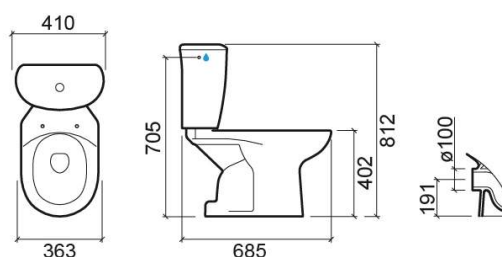

Aveiro Pack HO close coupled toilet with cistern side water supply and toilet seat - White

Ref. 103914004

EAN Code. 5604815317862

Technical Information

Length: 670 mm

Width: 410 mm

Height: 818 mm

Weight: 33.9 kg

Collection: Aveiro

Product type: Toilets

Style: Traditional

Product Format: Oval

Material: Ceramic

Installation type: Floor

Features

- Horizontal outlet
- Side fixings
- Fixing kit included
- Flush mechanism included
- Trap not included