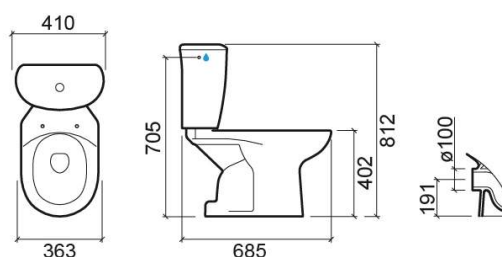

Aveiro Pack HO close coupled toilet with cistern side water supply and toilet seat - White

Ref. 103923004

EAN Code. 5604815107944

Description

Discontinued product - available until permanent stock rupture.

Technical Information

Length: 705 mm

Width: 410 mm

Height: 810 mm

Weight: 33.9 kg

Collection: Aveiro

Product type: Toilets

Style: Traditional

Product Format: Oval

Material: Ceramic

Installation type: Floor

Features

- Horizontal outlet
- Side fixings
- Fixing kit included
- Trap not included

Variations

Pergamon (Discontinued)

705x410x810 mm

Ref. 103923054

EAN Code. 5604815107951

Weight: 33.9 kg

Downloads

Cleaning Manuals

Cleaning Manual (PDF) ,

Technical Drawings

103923 DT (PDF) ,