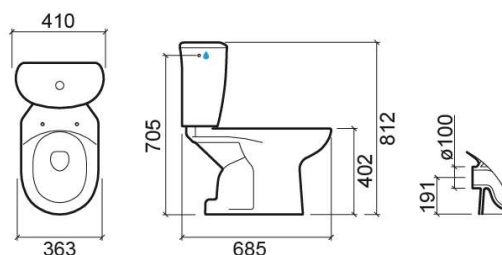

Aveiro Pack HO close coupled toilet with cistern water supply and toilet seat - White

Ref. 103938004

EAN Code. 5604815329704

Technical Information

Length: 363 mm

Width: 685 mm

Height: 812 mm

Weight: 33.9 kg

Collection: Aveiro

Product type: Toilets

Style: Traditional

Product Format: Oval

Material: Ceramic

Installation type: Floor

Features

- Horizontal outlet
- Side fixings
- Fixing kit included
- Flush mechanism included
- Trap not included