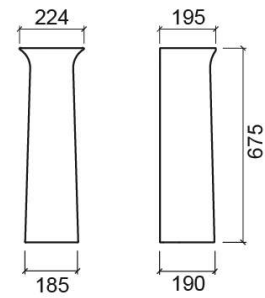

Aveiro pedestal - Almond

Discontinued

Ref. 103200014

EAN Code. 5604815042818

Description

Discontinued product - available until permanent stock rupture.

Technical Information

Length: 224 mm

Width: 185 mm

Height: 675 mm

Weight: 10.5 kg

Collection: [Aveiro](#)

Product type: Basins

Material: Ceramic

Installation type: Floor