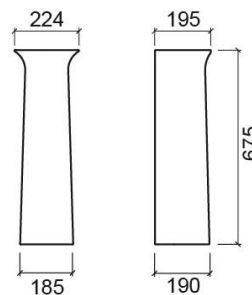

Aveiro pedestal - Almond

Discontinued

Ref. 103200014

EAN Code. 5604815042818

Description

Discontinued product - available until permanent stock rupture.

Technical Information

Length: 224 mm

Width: 185 mm

Height: 675 mm

Weight: 10.5 kg

Collection: [Aveiro](#)

Product type: Basins

Material: Ceramic

Installation type: Floor

Variations

White
224x185x675 mm

Ref. 103200004
EAN Code. 5604815042795
Weight: 10.5 kg

Sky blue (Discontinued)
224x185x675 mm

Ref. 103200074
EAN Code. 5604815042931
Weight: 10.5 kg

Grey (Discontinued)
224x185x675 mm

Ref. 103200034
EAN Code. 5604815042856
Weight: 10.5 kg

Pergamon (Discontinued)
224x185x675 mm

Ref. 103200054
EAN Code. 5604815042894
Weight: 10.5 kg

Pink (Discontinued)
224x185x675 mm

Ref. 103200044
EAN Code. 5604815042870
Weight: 10.5 kg