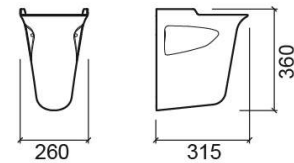

Aveiro semi pedestal - Almond

Discontinued

Ref. 103220014

EAN Code. 5604815043433

Description

Discontinued product - available until permanent stock rupture.

Technical Information

Length: 260 mm

Width: 315 mm

Height: 360 mm

Weight: 7.40 kg

Collection: [Aveiro](#)

Product type: Basins

Material: Ceramic

Installation type: Wall hung

Features

- Fixing kit included