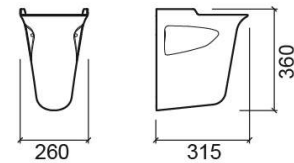

Technical Information

Length: 260 mm

Width: 315 mm

Height: 360 mm

Weight: 7.40 kg

Collection: [Aveiro](#)

Product type: Basins

Material: Ceramic

Installation type: Wall hung

Variations

White
260x315x360 mm

Ref. 103220004
EAN Code. 5604815043419
Weight: 7.40 kg

Sky blue (Discontinued)
260x315x360 mm

Ref. 103220074
EAN Code. 5604815043556
Weight: 7.40 kg

Grey (Discontinued)
260x315x360 mm

Ref. 103220034
EAN Code. 5604815043471
Weight: 7.40 kg

Pergamon (Discontinued)
260x315x360 mm

Ref. 103220054
EAN Code. 5604815043518
Weight: 7.40 kg

Pink (Discontinued)
260x315x360 mm

Ref. 103220044
EAN Code. 5604815043495
Weight: 7.40 kg

Light green (Discontinued)
260x315x360 mm

Ref. 103220084
EAN Code. 5604815043570
Weight: 7.40 kg

Downloads

Cleaning Manuals

Cleaning Manual (PDF) ,

2D & 3D Files