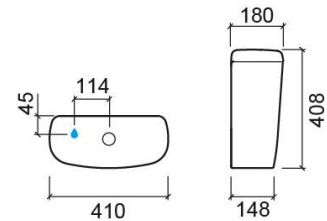

## Technical Information

Length: 410 mm

Width: 180 mm

Height: 408 mm

Weight: 13.10 kg

Collection: [Aveiro](#)

Product type: Cisterns

Material: Ceramic