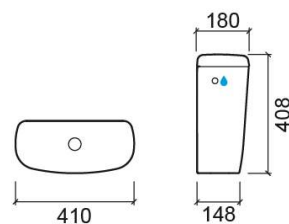

Aveiro toilet cistern with side water supply - White

Ref. 103113004LM

EAN Code. 5604815314786

Description

Discontinued product - available until permanent stock rupture.

Technical Information

Length: 410 mm

Width: 180 mm

Height: 408 mm

Weight: 13.10 kg

Collection: Aveiro

Product type: Cisterns

Material: Ceramic

Installation type: Exterior

Features

- Interruptible single flush
- Left/right water supply
- Fixing kit included

Variations

Grey (Discontinued)

410x180x408 mm

Ref. 103113034LM

EAN Code. 5604815318067

Weight: 13.10 kg

Pergamon (Discontinued)

410x180x408 mm

Ref. 103113054LM

EAN Code. 5604815322347

Weight: 13.10 kg

Pink (Discontinued)

410x180x408 mm

Ref. 103113044LM

EAN Code. 5604815327021