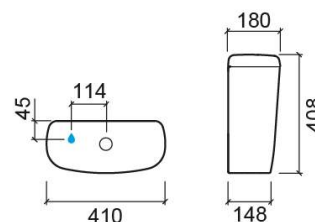

Aveiro toilet cistern - Almond

Discontinued

Ref. 103111014LM

EAN Code. 5604815328608

Description

Discontinued product - available until permanent stock rupture.

Technical Information

Length: 410 mm

Width: 180 mm

Height: 408 mm

Weight: 13.10 kg

Collection: [Aveiro](#)

Product type: Cisterns

Material: Ceramic

Installation type: Exterior

Features

- Interruptible single flush
- Bottom left water supply
- Fixing kit included
- Flush mechanism included
- Flush volume - 6Lpf

Variations

White
410x180x408 mm
Ref. 103111004LM
EAN Code. 5604815314779
Weight: 13.10 kg

Grey (Discontinued)
410x180x408 mm
Ref. 103111034LM
EAN Code. 5604815328943
Weight: 13.10 kg

Pergamon (Discontinued)
410x180x408 mm
Ref. 103111054LM
EAN Code. 5604815327076
Weight: 13.10 kg

Downloads

Cleaning Manuals