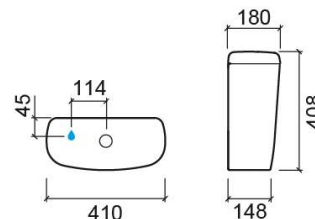

Aveiro toilet cistern - Almond

Discontinued

Ref. 103111014LM

EAN Code. 5604815328608

Description

Discontinued product - available until permanent stock rupture.

Technical Information

Length: 410 mm

Width: 180 mm

Height: 408 mm

Weight: 13.10 kg

Collection: [Aveiro](#)

Product type: Cisterns

Material: Ceramic

Installation type: Exterior

Features

- Interruptible single flush
- Bottom left water supply
- Fixing kit included
- Flush mechanism included
- Flush volume - 6Lpf

Variations

White
410x180x408 mm
Ref. 103111004LM
EAN Code. 5604815314779
Weight: 13.10 kg

Grey (Discontinued)
410x180x408 mm
Ref. 103111034LM
EAN Code. 5604815328943
Weight: 13.10 kg

Pergamon (Discontinued)
410x180x408 mm
Ref. 103111054LM
EAN Code. 5604815327076
Weight: 13.10 kg

Downloads

Cleaning Manuals