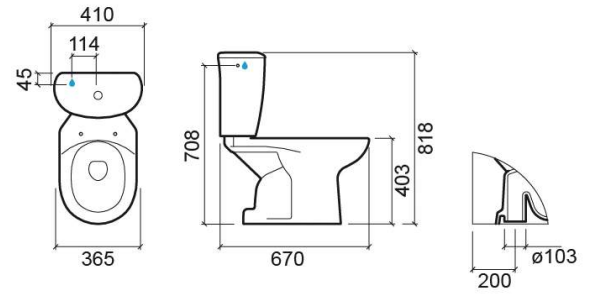

Aveiro VO close coupled toilet - White

Ref. 103021004

EAN Code. 5604815035353

Technical Information

Length: 685 mm

Width: 363 mm

Height: 402 mm

Weight: 19.00 kg

Variations

Almond (Discontinued)

685x363x402 mm

Ref. 103021014

EAN Code. 5604815035377

Weight: 19.00 kg

Sky blue (Discontinued)

685x363x402 mm

Ref. 103021074

EAN Code. 5604815035490

Weight: 19.00 kg

Grey (Discontinued)

685x363x402 mm

Ref. 103021034

EAN Code. 5604815035414

Weight: 19.00 kg

Pink (Discontinued)

685x363x402 mm

Ref. 103021044

EAN Code. 5604815035438

Weight: 19.00 kg

Light green (Discontinued)

685x363x402 mm

Ref. 103021084