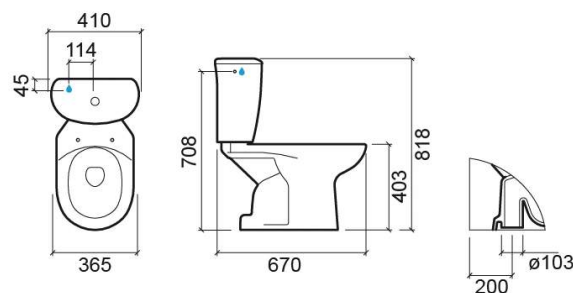

Aveiro VO close coupled toilet - White

Ref. 103021004

EAN Code. 5604815035353

Description

Discontinued product - available until permanent stock rupture.

Technical Information

Length: 685 mm

Width: 363 mm

Height: 402 mm

Weight: 19.00 kg

Collection: [Aveiro](#)

Product type: Toilets

Style: Traditional

Product Format: Oval

Material: Ceramic

Installation type: Floor

Features

- Vertical outlet
- Vertical side fixings
- Fixing kit included