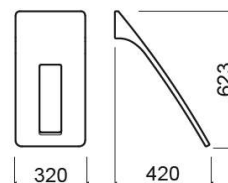

Backrest for Twospace bath - Matte black

Ref. 805206

EAN Code. 5604815904659

Technical Information

Length: 320 mm

Width: 434 mm

Height: 622 mm

Weight: 2.40 kg