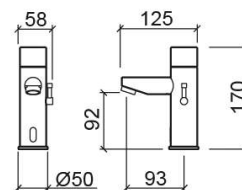

## Technical Information

Length: 125 mm

Width: 58 mm

Height: 170 mm

Weight: 1.94 kg

Collection: Basic

Product type: Taps

Style: Contemporary