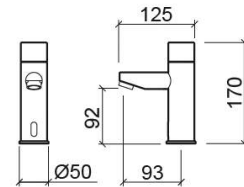

Basic battery operated sensor basin tap - Chrome

Ref. 542637111

EAN Code. 5604815607642

Technical Information

Length: 125 mm

Width: 50 mm

Height: 170 mm

Weight: 1.81 kg

Collection: Basic

Product type: Taps

Style: Contemporary

Material: Brass

Installation type: Basin shelf

Features

- Power supply - 9V battery
- Fixing kit included
- Flexible connector and battery box included
- Lead-free
- Sensor tap