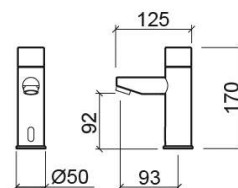

Basic battery operated sensor basin tap - Chrome

Ref. 542637111

EAN Code. 5604815607642

Technical Information

Length: 125 mm

Width: 50 mm

Height: 170 mm

Weight: 1.81 kg

Collection: Basic

Product type: Taps

Style: Contemporary

Material: Brass

Installation type: Basin shelf

Features

- Power supply - 9V battery
- Fixing kit included
- Flexible connector and battery box included
- Lead-free
- Sensor tap