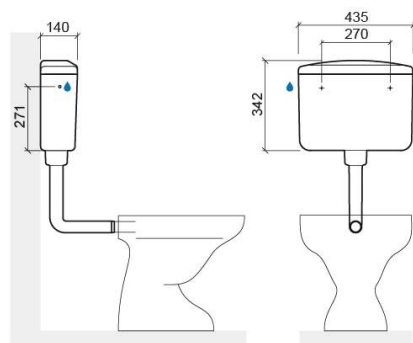

### Technical Information

Length: 435 mm

Width: 140 mm

Height: 342 mm

Weight: 2.85 kg

Collection: Basic

Product type: Cisterns

Material: PS

### Features

- Interruptible single flush
- Easy access to the inside for maintenance
- Low or high installation
- Fixing kit included
- Flush mechanism included
- Water inlet position G3/8" - front centre, side right or side left
- Adjustable - 5Lpf and 7Lpf
- Shut-off tap and hose not included
- Flush volume - 7Lpf