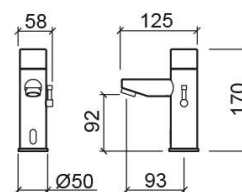

Basic mains operated sensor basin mixer - Chrome

Ref. 542038111

EAN Code. 5604815607666

Technical Information

Length: 125 mm

Width: 58 mm

Height: 170 mm

Weight: 2.06 kg

Collection: Basic

Product type: Taps

Style: Contemporary

Material: Brass

Installation type: Basin shelf

Features

- Fixing kit included
- Hot & cold flexible connectors and transformer included
- Sensor mixer
- Lead-free
- Power supply - 9V transformer