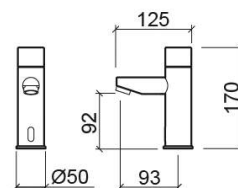

Basic mains operated sensor basin tap - Chrome

Ref. 542638111

EAN Code. 5604815607659

Technical Information

Length: 125 mm

Width: 50 mm

Height: 170 mm

Weight: 1.94 kg

Collection: Basic

Product type: Taps

Style: Contemporary

Material: Brass

Installation type: Basin shelf

Features

- Fixing kit included
- Flexible connector and transformer included
- Lead-free
- Sensor tap
- Power supply - 9V transformer