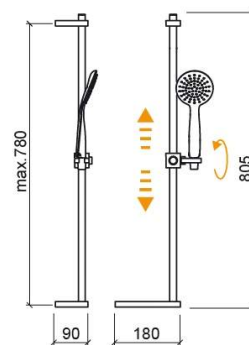

Basic shower slide rail - Chrome and White

Ref. 5R42070110

EAN Code. 5604815913552

Technical Information

Length: 90 mm

Width: 180 mm

Height: 805 mm

Weight: 1.03 kg

Collection: Basic

Product type: Kits, rails and hand showers

Style: Contemporary

Product Format: Round

Material: ABS

Installation type: Wall mounted

Features

- Fixing kit included
- Swivel wall bracket with adjustable height
- Basic hand shower, 1.50m shower hose, wall bracket and fixed shelf included