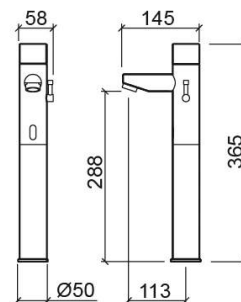

Basic tall battery operated sensor basin mixer - Chrome

Ref. 542437111

EAN Code. 5604815610833

Technical Information

Length: 145 mm

Width: 58 mm

Height: 365 mm

Weight: 2.95 kg

Collection: Basic

Product type: Taps

Style: Contemporary

Material: Brass

Installation type: Basin shelf

Features

- Power supply - 9V battery
- Fixing kit included
- Hot & cold flexible connectors and battery box included
- Sensor mixer
- Lead-free

Long Basin Taps (PDF) ,

Technical Drawings

5424371 DT (PDF) ,