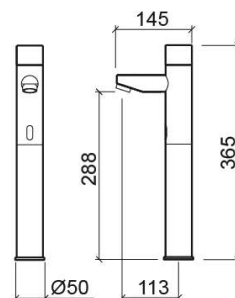

Basic tall battery operated sensor basin tap - Chrome

Ref. 542737111

EAN Code. 5604815608793

Technical Information

Length: 145 mm

Width: 50 mm

Height: 365 mm

Weight: 2.8 kg

[Long Basin Taps \(PDF\)](#) ,

Technical Drawings

[5427371 DT \(PDF\)](#) ,