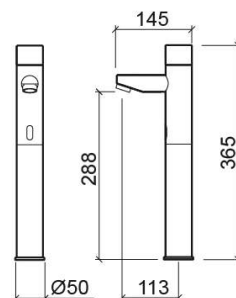

Basic tall battery operated sensor basin tap - Chrome

Ref. 542737111

EAN Code. 5604815608793

Technical Information

Length: 145 mm

Width: 50 mm

Height: 365 mm

Weight: 2.8 kg

[Long Basin Taps \(PDF\)](#) ,

Technical Drawings

[5427371 DT \(PDF\)](#) ,