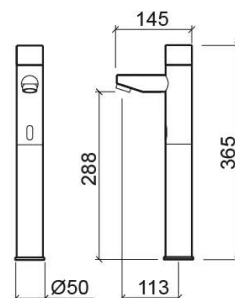

# Basic tall battery operated sensor basin tap - Chrome

Ref. 542737111

EAN Code. 5604815608793

## Technical Information

Length: 145 mm

Width: 50 mm

Height: 365 mm

Weight: 2.8 kg

Collection: Basic

Product type: Taps

Style: Contemporary