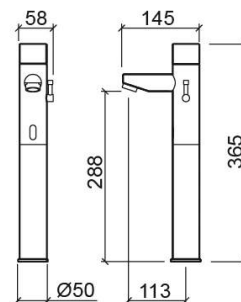

Basic tall mains operated sensor basin mixer - Chrome

Ref. 542438111

EAN Code. 5604815610727

Technical Information

Length: 145 mm

Width: 58 mm

Height: 365 mm

Weight: 2.93 kg

Collection: Basic

Product type: Taps

Style: Contemporary

Material: Brass

Installation type: Basin shelf

Features

- Fixing kit included
- Hot & cold flexible connectors and transformer included
- Sensor mixer
- Lead-free
- Power supply - 9V transformer