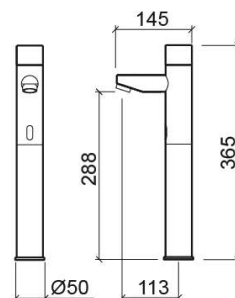

# Basic tall mains operated sensor basin tap - Chrome

Ref. 542738111

EAN Code. 5604815613612

## Technical Information

Length: 145 mm

Width: 50 mm

Height: 365 mm

Weight: 2.87 kg

Collection: Basic

Product type: Taps

Style: Contemporary