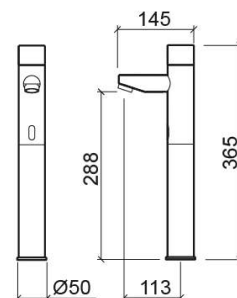

# Basic tall mains operated sensor basin tap - Chrome

Ref. 542738111

EAN Code. 5604815613612

## Technical Information

Length: 145 mm

Width: 50 mm

Height: 365 mm

Weight: 2.87 kg

Collection: Basic

Product type: Taps

Style: Contemporary