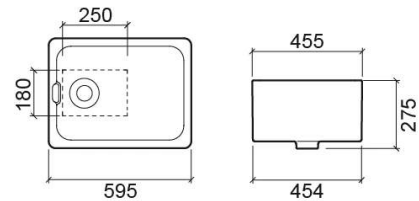

Belfast kitchen sink - White

Ref. 740000

EAN Code. 5604815119817

Technical Information

Length: 595 mm

Width: 455 mm

Height: 252 mm

Weight: 32.80 kg

Matte anthracite
595x455x252 mm

Ref. 740038

EAN Code. 5604815330250

Weight: 32.80 kg

Matte white
595x455x252 mm

Ref. 740060

EAN Code. -

Weight: 32.80 kg