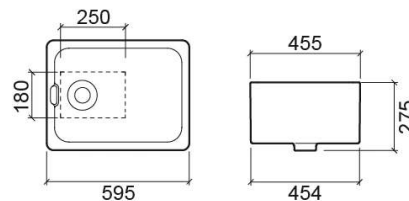

Belfast kitchen sink - White

Ref. 740000

EAN Code. 5604815119817

Technical Information

Length: 595 mm

Width: 455 mm

Height: 252 mm

Weight: 32.80 kg

Matte anthracite
595x455x252 mm

Ref. 740038

EAN Code. 5604815330250

Weight: 32.80 kg

Matte white
595x455x252 mm

Ref. 740060

EAN Code. -

Weight: 32.80 kg