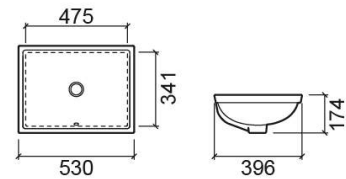

Biar basin - White

Ref. 118350004

EAN Code. 5604815105841

Technical Information

Length: 530 mm

Width: 341 mm

Height: 174 mm

Weight: 9.70 kg

Collection: [Biar](#)

Product type: Basins

Style: Traditional

Product Format: Rectangular

Material: Ceramic

Installation type: Undermount

Features

- With overflow ring
- With overflow
- Fixing kit not included
- Without tap hole