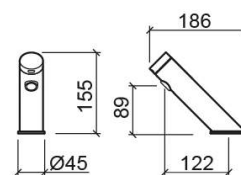

Bio sensor basin tap - Chrome

Ref. 546637111

EAN Code. 5604815608830

Technical Information

Length: 186 mm

Width: 45 mm

Height: 155 mm

Weight: 1.55 kg