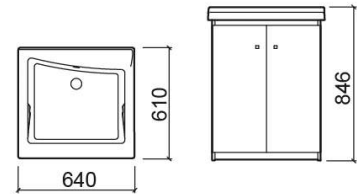

### Technical Information

Length: 640 mm

Width: 610 mm

Height: 846 mm

Weight: 17.50 kg

Collection: [Blink](#)

Product type: Vanity units

Style: Contemporary

Product Format: Rectangular

Material:

Bowl position: Centre

Installation type: Floor