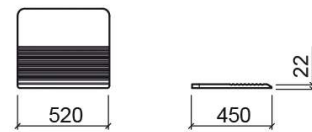

Board for Blink utility sink - Pine

Ref. 6600678

EAN Code. 5604815904789

Technical Information

Length: 520 mm

Width: 450 mm

Height: 22 mm

Weight: 3.30 kg