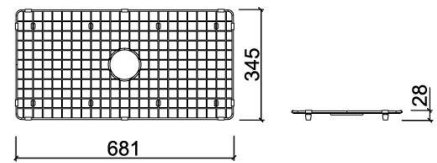

## Bottom grid for Farmhouse kitchen sink - Chrome

Ref. 4A40111 EAN Code. 5604815914443

### Technical Information

Length: 681 mm  
Width: 345 mm  
Height: 28 mm  
Weight: 1.26 kg

Collection: [Farmhouse Complementos](#)

Product type: Kitchen sinks