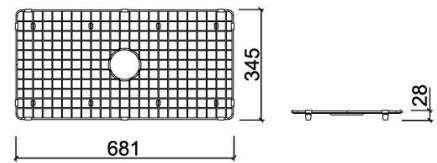

Bottom grid for Farmhouse kitchen sink - Chrome

Ref. 4A40111

EAN Code. 5604815914443

Technical Information

Length: 681 mm

Width: 345 mm

Height: 28 mm

Weight: 1.26 kg