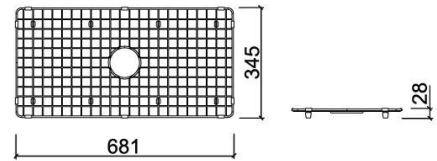

Bottom grid for Farmhouse kitchen sink - Chrome

Ref. 4A40111 EAN Code. 5604815914443

Technical Information

Length: 681 mm

Width: 345 mm

Height: 28 mm

Weight: 1.26 kg

Collection: [Farmhouse Complementos](#)