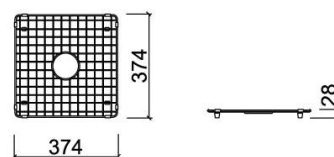

## Description

Valet 60x46cm bowl kitchen sink

## Technical Information

Length: 371 mm

Width: 371 mm

Height: 28 mm

Weight: 0.82 kg

Collection: [Valet, Complementos](#)

Product type: Kitchen sinks

Style: Contemporary

## Variations

Chrome

373x295x28 mm

Ref. 4A37011

EAN Code. 5604815914375

Weight: 0.66 kg

Chrome

436x331x28 mm

Ref. 4A36011

EAN Code. 5604815914399

Weight: 0.83 kg

Chrome

512x377x28 mm

Ref. 4A35011

EAN Code. 5604815914382

Weight: 1.09 kg