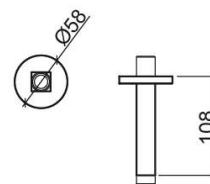

Ceiling mounted square shower arm - Chrome

Ref. 5804011

EAN Code. 5604815898330

Technical Information

Height: 108 mm

Diameter: Ø58 mm

Weight: 0.35 kg

Collection: Complementos

Product type: Kits, rails and hand showers

Style: Contemporary

Product Format: Square

Material: Brass

Installation type: Wall mounted

Variations

Chrome
Ø58x208 mm

Ref. 5805011

EAN Code. 5604815898347

Weight: 0.53 kg

Chrome
Ø58x308 mm

Ref. 5806011

EAN Code. 5604815898354

Weight: 0.66 kg

Downloads

Technical Drawings