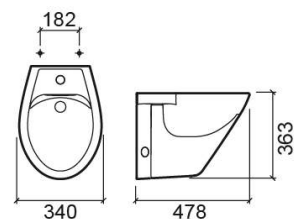

Cetus 48 wall hung bidet - White

Ref. 110440004

EAN Code. 5604815329834

Technical Information

Length: 478 mm

Width: 340 mm

Height: 363 mm

Weight: 15.00 kg

Collection: Cetus

Product type: Bidets

Style: Traditional

Product Format: Oval

Material: Ceramic

Installation type: Wall hung

Features

- With tap hole
- Side fixings
- Fixing kit not included