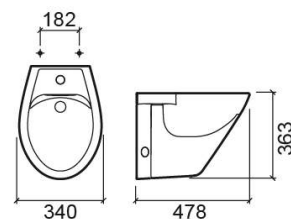

## Cetus 48 wall hung bidet - White

Ref. 110440004

EAN Code. 5604815329834

## Technical Information

Length: 478 mm

Width: 340 mm

Height: 363 mm

Weight: 15.00 kg

Collection: Cetus

Product type: Bidets

Style: Traditional

Product Format: Oval

Material: Ceramic

Installation type: Wall hung