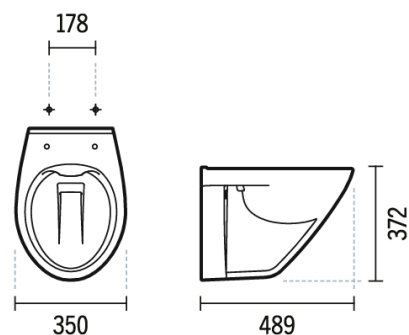

## Cetus 48 wall hung toilet with Rimflush - White

Ref. 110044004

EAN Code. 5604815331141

## Technical Information

Length: 490 mm

Width: 350 mm

Height: 373 mm

Weight: 13.3 kg

Collection: Cetus

Product type: Toilets

Style: Traditional

Product Format: Oval

Material: Ceramic

Installation type: Wall hung