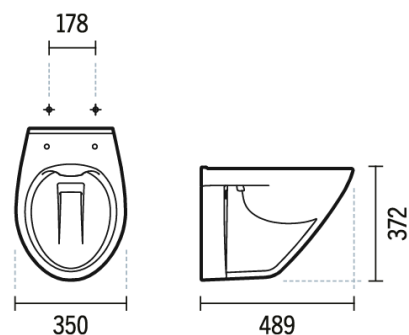

# Cetus 48 wall hung toilet with Rimflush - White

Ref. 110044004

EAN Code. 5604815331141

## Technical Information

Length: 490 mm

Width: 350 mm

Height: 373 mm

Weight: 13.3 kg

Collection: Cetus

Product type: Toilets

Style: Traditional

Product Format: Oval

Material: Ceramic

Installation type: Wall hung